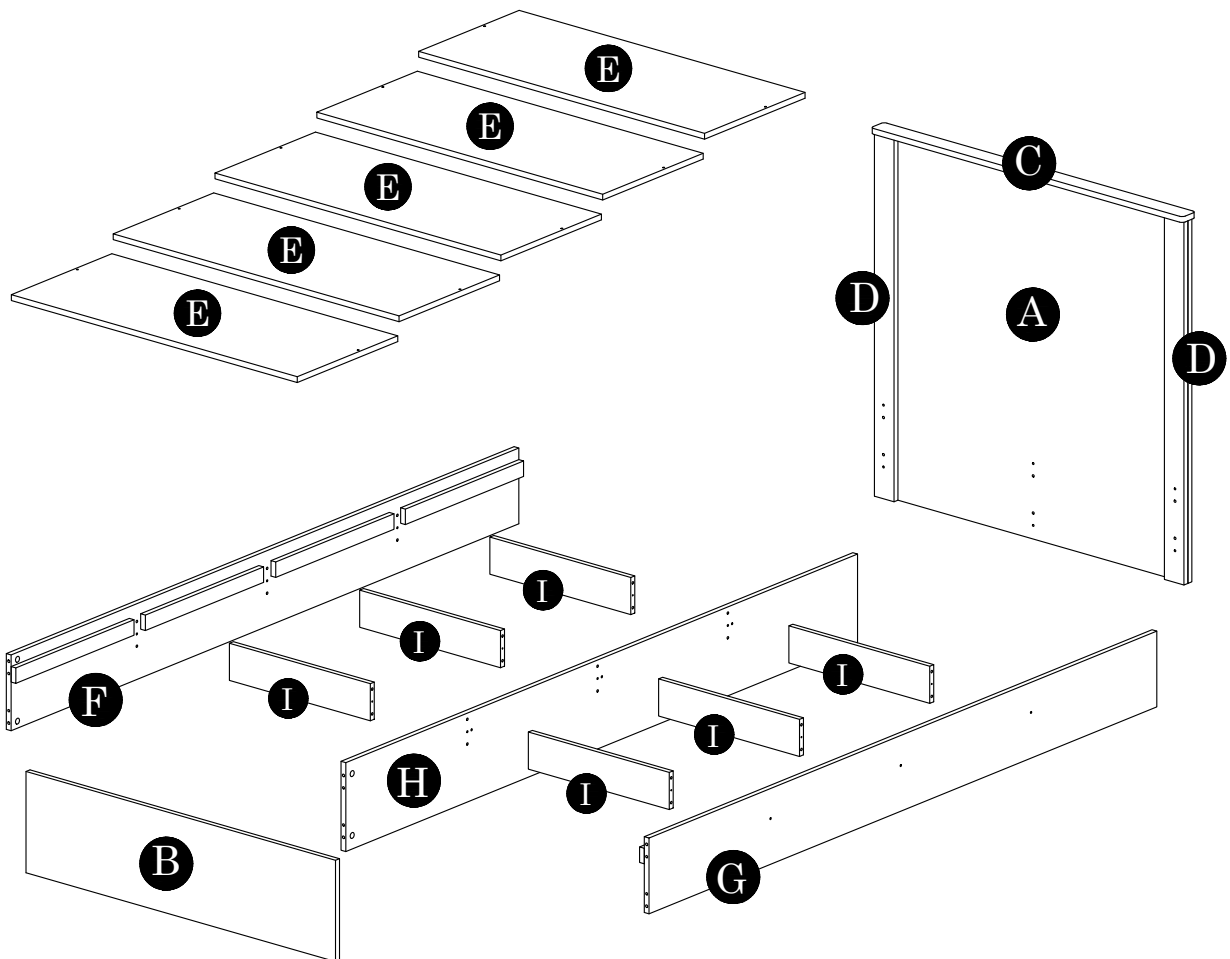

## 383-000091

**IMPORTANT**

**PLEASE READ BEFORE YOU CONTINUE FURTHER**

1. MATERIAL USE LAMINATED PARTICLE BOARD, TO CLEAN USE SOFT, DRY CLOTH.
2. DO NOT USE DETERGENT OR CHEMICAL AVOID CONTACT WITH WATER AND DIRECT SUNLIGHT.
3. TO BE ASSEMBLED ON A SOFT, DRY, CLEAN SMOOTH SURFACE.
4. DO NOT USE ANY TOOLS OTHER THAN THOSE SHOWN.
5. USE OF POWER TOOLS TO ASSEMBLE THIS PRODUCT WILL INVALIDATE ANY CLAIM AND MAY DAMAGE THIS PRODUCT MAKING IT UNSAFE.
6. BEFORE STARTING ASSEMBLY PLEASE VERIFY IF ALL PARTS AND HARDWARE ARE INCLUDED.

Parts List		QTY
A	Head Board	1 pc
B	Foot Board	1 pc
C	Head-Top Panel	1 pc
D	Head-Crossbar Panel	2 pcs
E	Bed Base Panel	5 pcs
F	Side Panel (L)	1 pc
G	Side Panel (R)	1 pc
H	Center Panel	1 pc
I	Small Center Crossbar	6 pcs
J	Small Wood	8 pcs