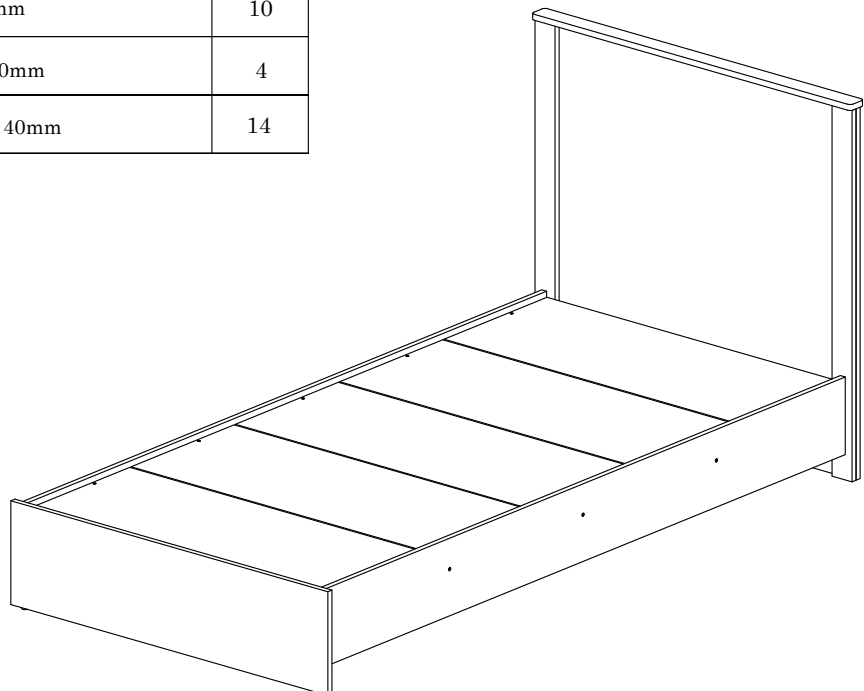

## 383-000091

**IMPORTANT**

**PLEASE READ BEFORE YOU CONTINUE FURTHER**

1. MATERIAL USE LAMINATED PARTICLE BOARD, TO CLEAN USE SOFT, DRY CLOTH.
2. DO NOT USE DETERGENT OR CHEMICAL AVOID CONTACT WITH WATER AND DIRECT SUNLIGHT.
3. TO BE ASSEMBLED ON A SOFT, DRY, CLEAN SMOOTH SURFACE.
4. DO NOT USE ANY TOOLS OTHER THAN THOSE SHOWN.
5. USE OF POWER TOOLS TO ASSEMBLE THIS PRODUCT WILL INVALIDATE ANY CLAIM AND MAY DAMAGE THIS PRODUCT MAKING IT UNSAFE.
6. BEFORE STARTING ASSEMBLY PLEASE VERIFY IF ALL PARTS AND HARDWARE ARE INCLUDED.

Parts List		QTY
A	Head Board	1 pc
B	Foot Board	1 pc
C	Head-Top Panel	1 pc
D	Head-Crossbar Panel	2 pcs
E	Bed Base Panel	5 pcs
F	Side Panel (L)	1 pc
G	Side Panel (R)	1 pc
H	Center Panel	1 pc
I	Small Center Crossbar	6 pcs
J	Small Wood	8 pcs