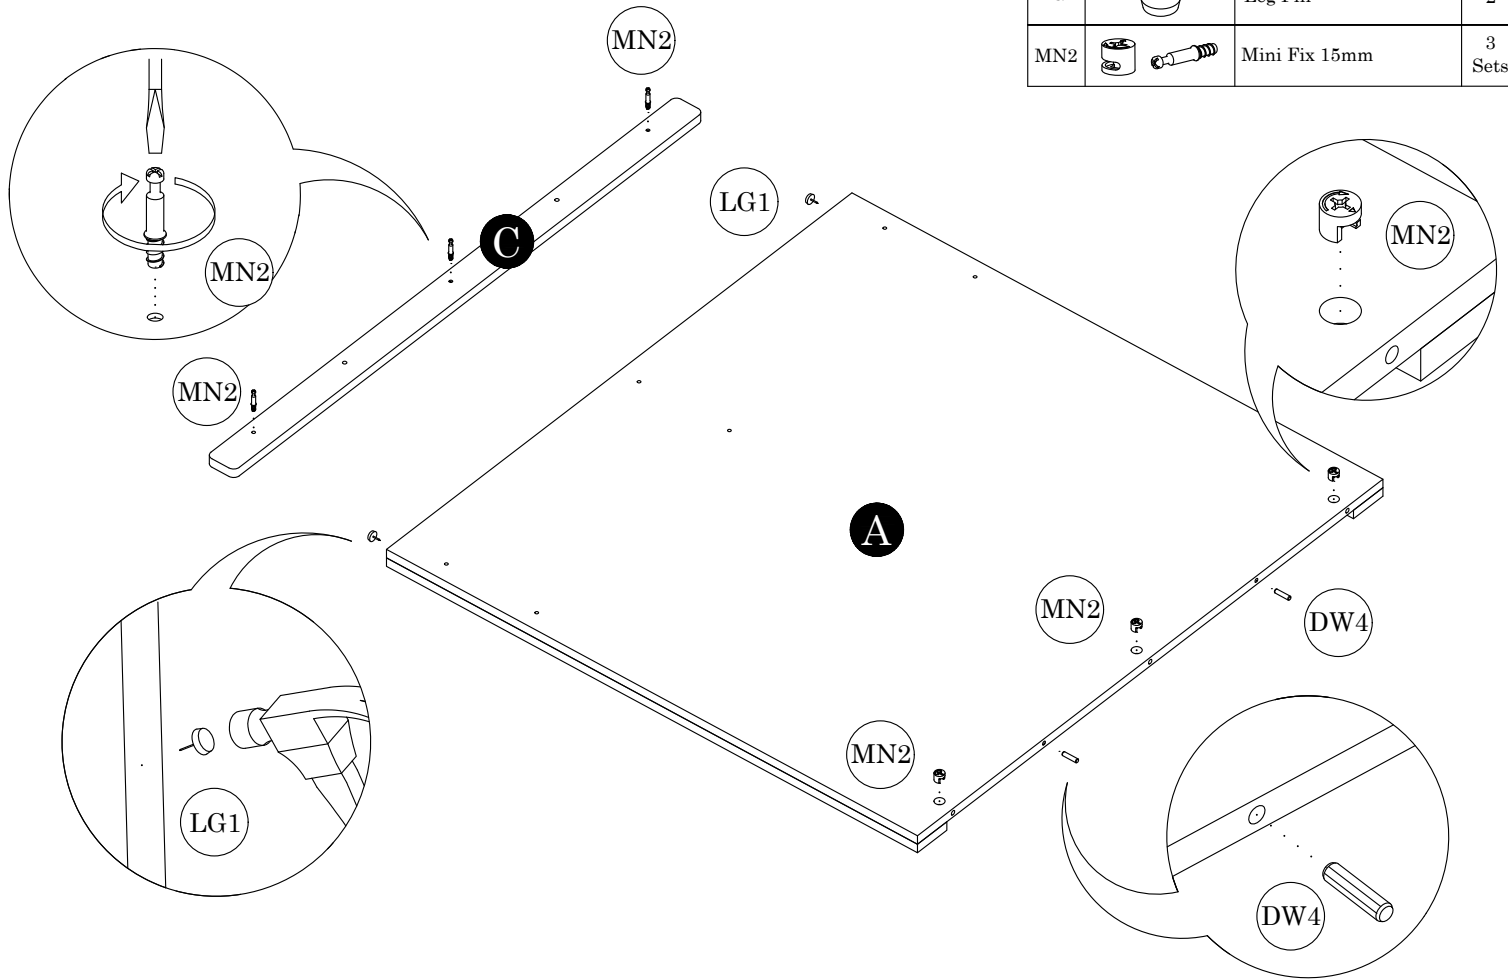

STEP 1

DW4		Wood Dowel 6 x 25mm	2
LG1		Leg Pin	2
MN2		Mini Fix 15mm	3 Sets