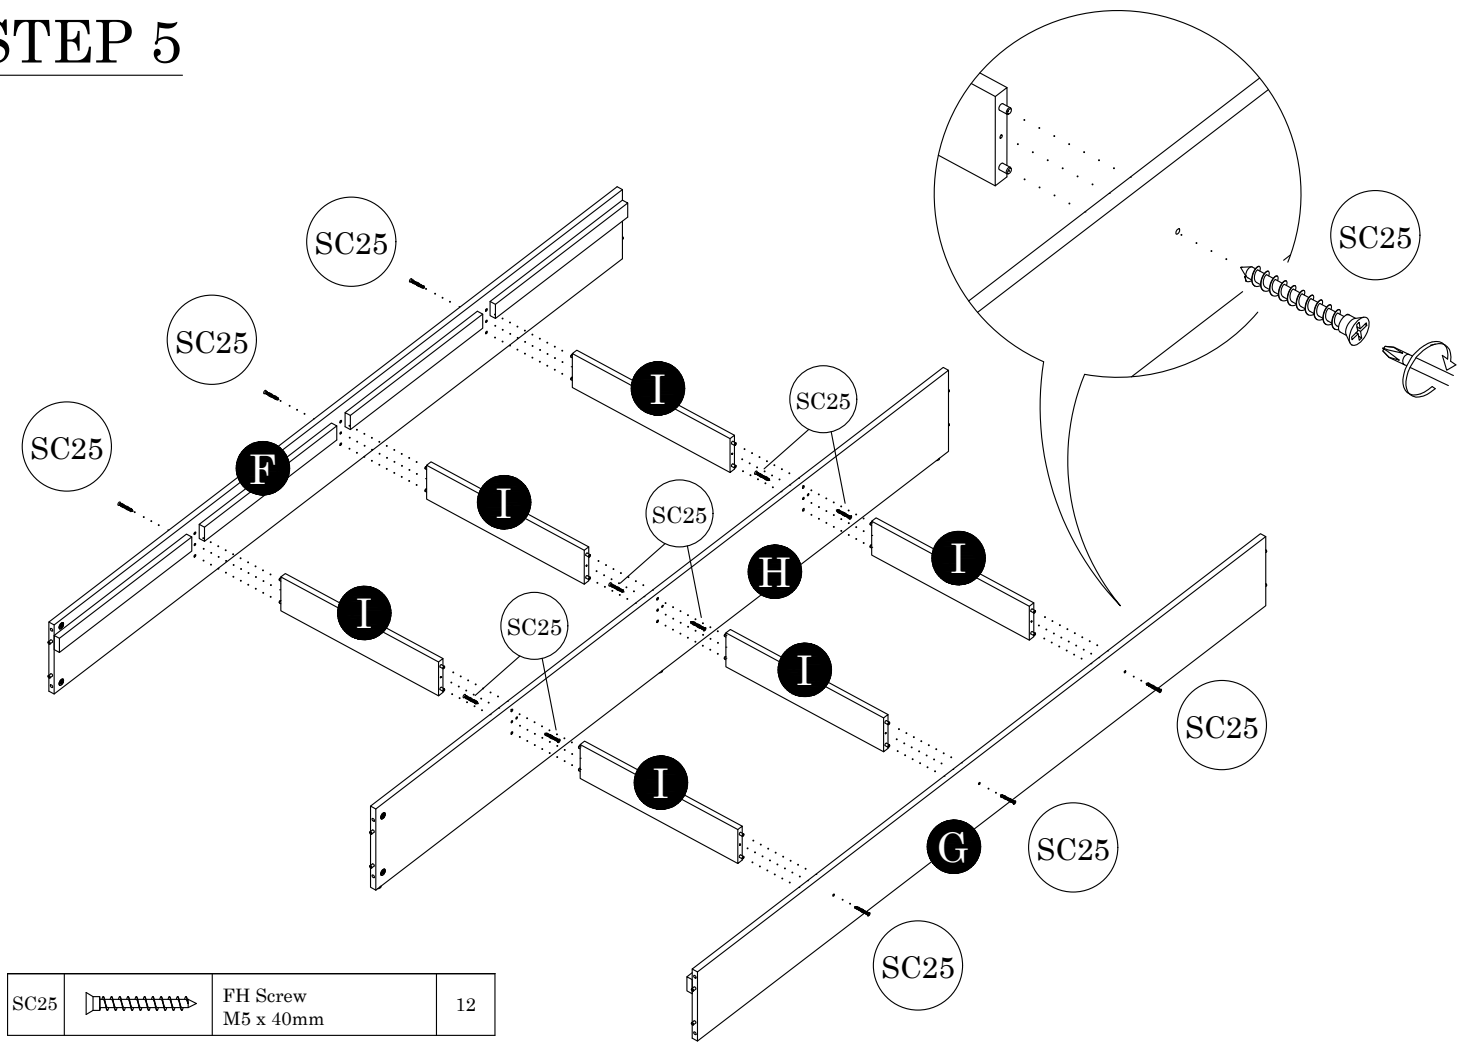

Parts List		QTY
A	Head Board	1 pc
B	Foot Board	1 pc
C	Head-Top Panel	1 pc
D	Head-Crossbar Panel	2 pcs
E	Bed Base Panel	5 pcs
F	Side Panel (L)	1 pc
G	Side Panel (R)	1 pc
H	Center Panel	1 pc
I	Small Center Crossbar	6 pcs
J	Small Wood	8 pcs

STEP 1

DW4		Wood Dowel 6 x 25mm	2
LG1		Leg Pin	2
MN2		Mini Fix 15mm	3 Sets

STEP 2

STEP 3

DW4		Wood Dowel 6 x 25mm	12
LG1		Leg Pin	3
MN2		Mini Fix 15mm (Cam)	6

STEP 4

DW4		Wood Dowel 6 x 25mm	24
LG1		Leg Pin	2
MN2		Mini Fix 15mm (Bolt)	6

STEP 5

STEP 6

STEP 7

MF1		Allen Key	1
SC24		JCBC M6 x 50mm	4
SC25		FH Screw M5 x 40mm	2

STEP 8

PL11		Small L Bracket	6
SC3		Screw M3.5mm x 14mm	12

STEP 9

SC13		Screw M4 x 30mm	10
------	--	--------------------	----