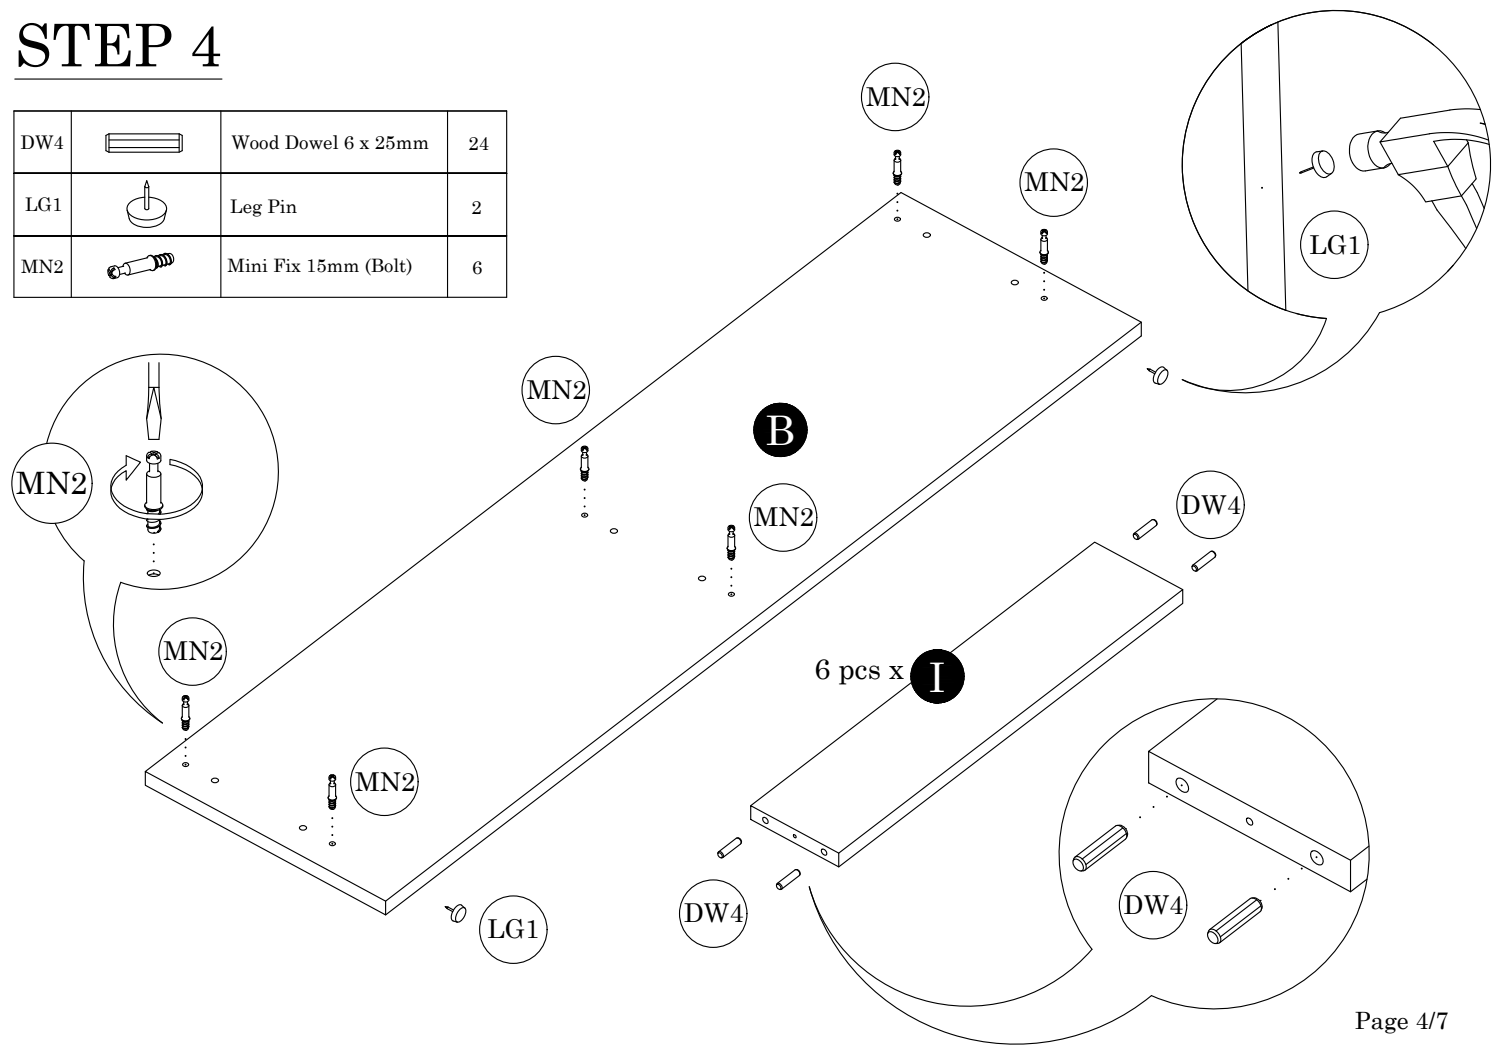

Parts List		QTY
A	Head Board	1 pc
B	Foot Board	1 pc
C	Head-Top Panel	1 pc
D	Head-Crossbar Panel	2 pcs
E	Bed Base Panel	5 pcs
F	Side Panel (L)	1 pc
G	Side Panel (R)	1 pc
H	Center Panel	1 pc
I	Small Center Crossbar	6 pcs
J	Small Wood	8 pcs

STEP 1

DW4		Wood Dowel 6 x 25mm	2
LG1		Leg Pin	2
MN2		Mini Fix 15mm	3 Sets

STEP 2

STEP 3

DW4		Wood Dowel 6 x 25mm	12
LG1		Leg Pin	3
MN2		Mini Fix 15mm (Cam)	6

STEP 4

DW4		Wood Dowel 6 x 25mm	24
LG1		Leg Pin	2
MN2		Mini Fix 15mm (Bolt)	6

STEP 5

STEP 6

STEP 7

MF1		Allen Key	1
SC24		JCBC M6 x 50mm	4
SC25		FH Screw M5 x 40mm	2

STEP 8

PL11		Small L Bracket	6
SC3		Screw M3.5mm x 14mm	12

STEP 9

SC13		Screw M4 x 30mm	10
------	--	--------------------	----