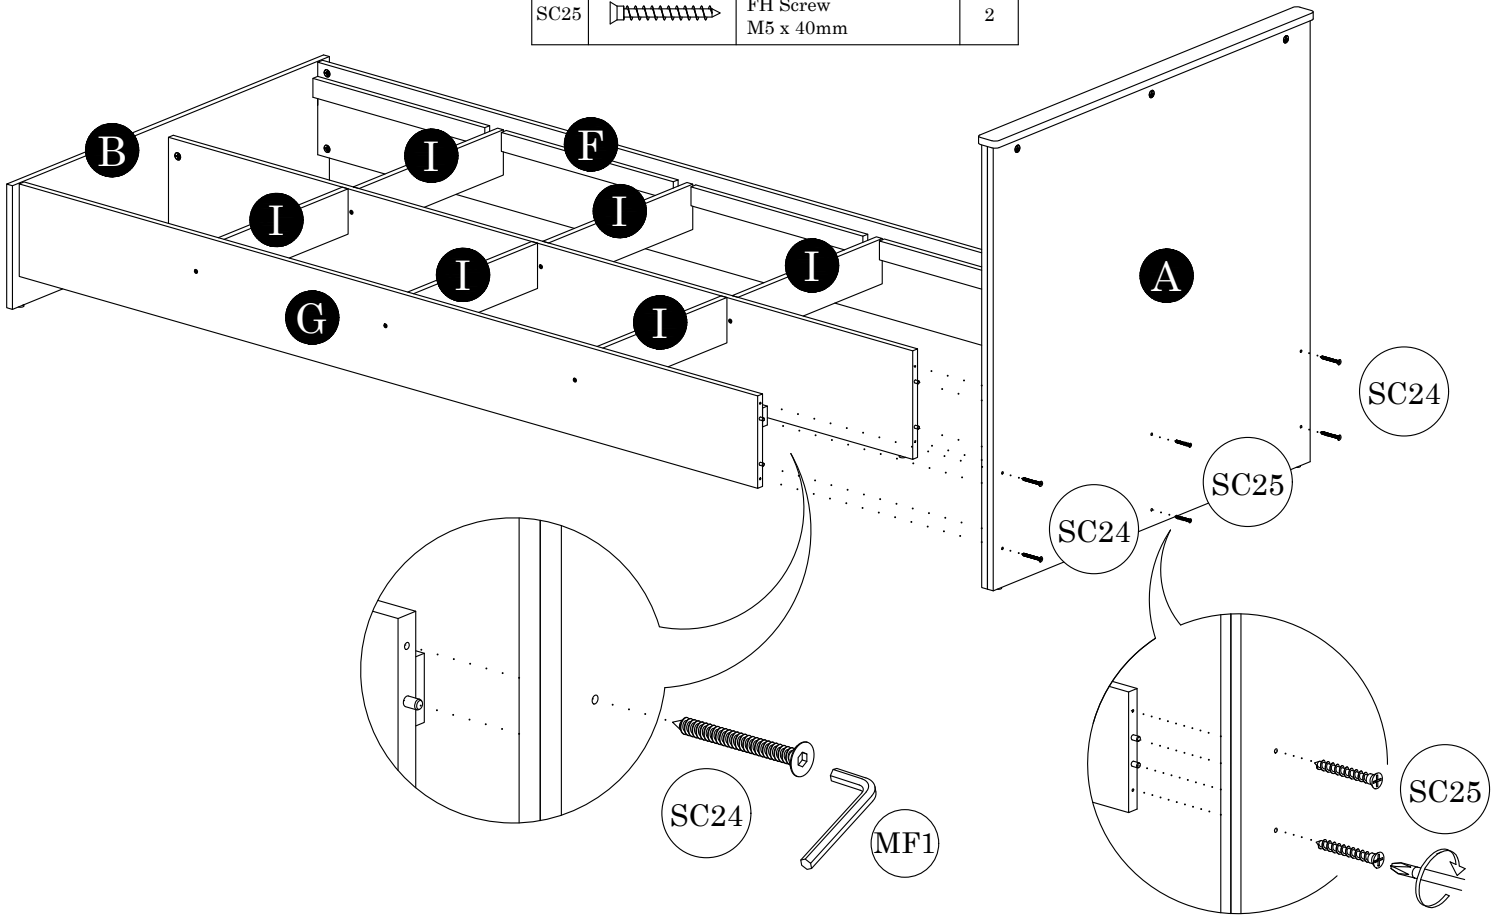

Parts List		QTY
A	Head Board	1 pc
B	Foot Board	1 pc
C	Head-Top Panel	1 pc
D	Head-Crossbar Panel	2 pcs
E	Bed Base Panel	5 pcs
F	Side Panel (L)	1 pc
G	Side Panel (R)	1 pc
H	Center Panel	1 pc
I	Small Center Crossbar	6 pcs
J	Small Wood	8 pcs

STEP 1

DW4		Wood Dowel 6 x 25mm	2
LG1		Leg Pin	2
MN2		Mini Fix 15mm	3 Sets

STEP 2

STEP 3

DW4		Wood Dowel 6 x 25mm	12
LG1		Leg Pin	3
MN2		Mini Fix 15mm (Cam)	6

STEP 4

DW4		Wood Dowel 6 x 25mm	24
LG1		Leg Pin	2
MN2		Mini Fix 15mm (Bolt)	6

STEP 5

STEP 6

STEP 7

MF1		Allen Key	1
SC24		JCBC M6 x 50mm	4
SC25		FH Screw M5 x 40mm	2

STEP 8

PL11		Small L Bracket	6
SC3		Screw M3.5mm x 14mm	12

STEP 9

SC13		Screw M4 x 30mm	10
------	--	--------------------	----