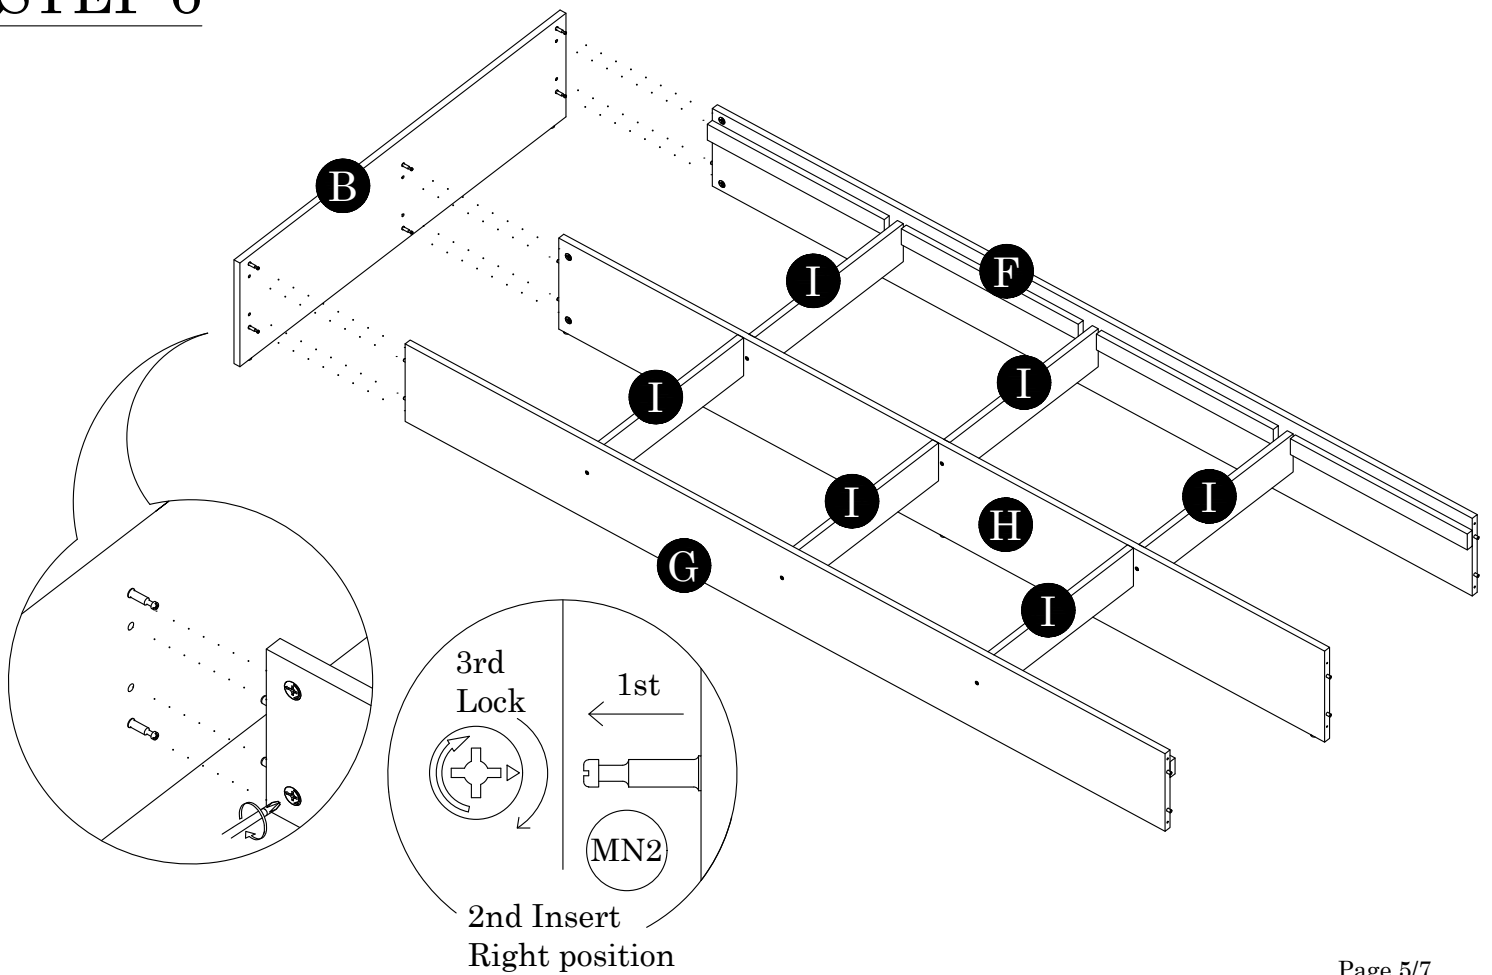

Parts List		QTY
A	Head Board	1 pc
B	Foot Board	1 pc
C	Head-Top Panel	1 pc
D	Head-Crossbar Panel	2 pcs
E	Bed Base Panel	5 pcs
F	Side Panel (L)	1 pc
G	Side Panel (R)	1 pc
H	Center Panel	1 pc
I	Small Center Crossbar	6 pcs
J	Small Wood	8 pcs

STEP 1

DW4		Wood Dowel 6 x 25mm	2
LG1		Leg Pin	2
MN2		Mini Fix 15mm	3 Sets

STEP 2

STEP 3

DW4		Wood Dowel 6 x 25mm	12
LG1		Leg Pin	3
MN2		Mini Fix 15mm (Cam)	6

STEP 4

DW4		Wood Dowel 6 x 25mm	24
LG1		Leg Pin	2
MN2		Mini Fix 15mm (Bolt)	6

STEP 5

STEP 6

STEP 7

MF1		Allen Key	1
SC24		JCBC M6 x 50mm	4
SC25		FH Screw M5 x 40mm	2

STEP 8

PL11		Small L Bracket	6
SC3		Screw M3.5mm x 14mm	12

STEP 9

SC13		Screw M4 x 30mm	10
------	--	--------------------	----