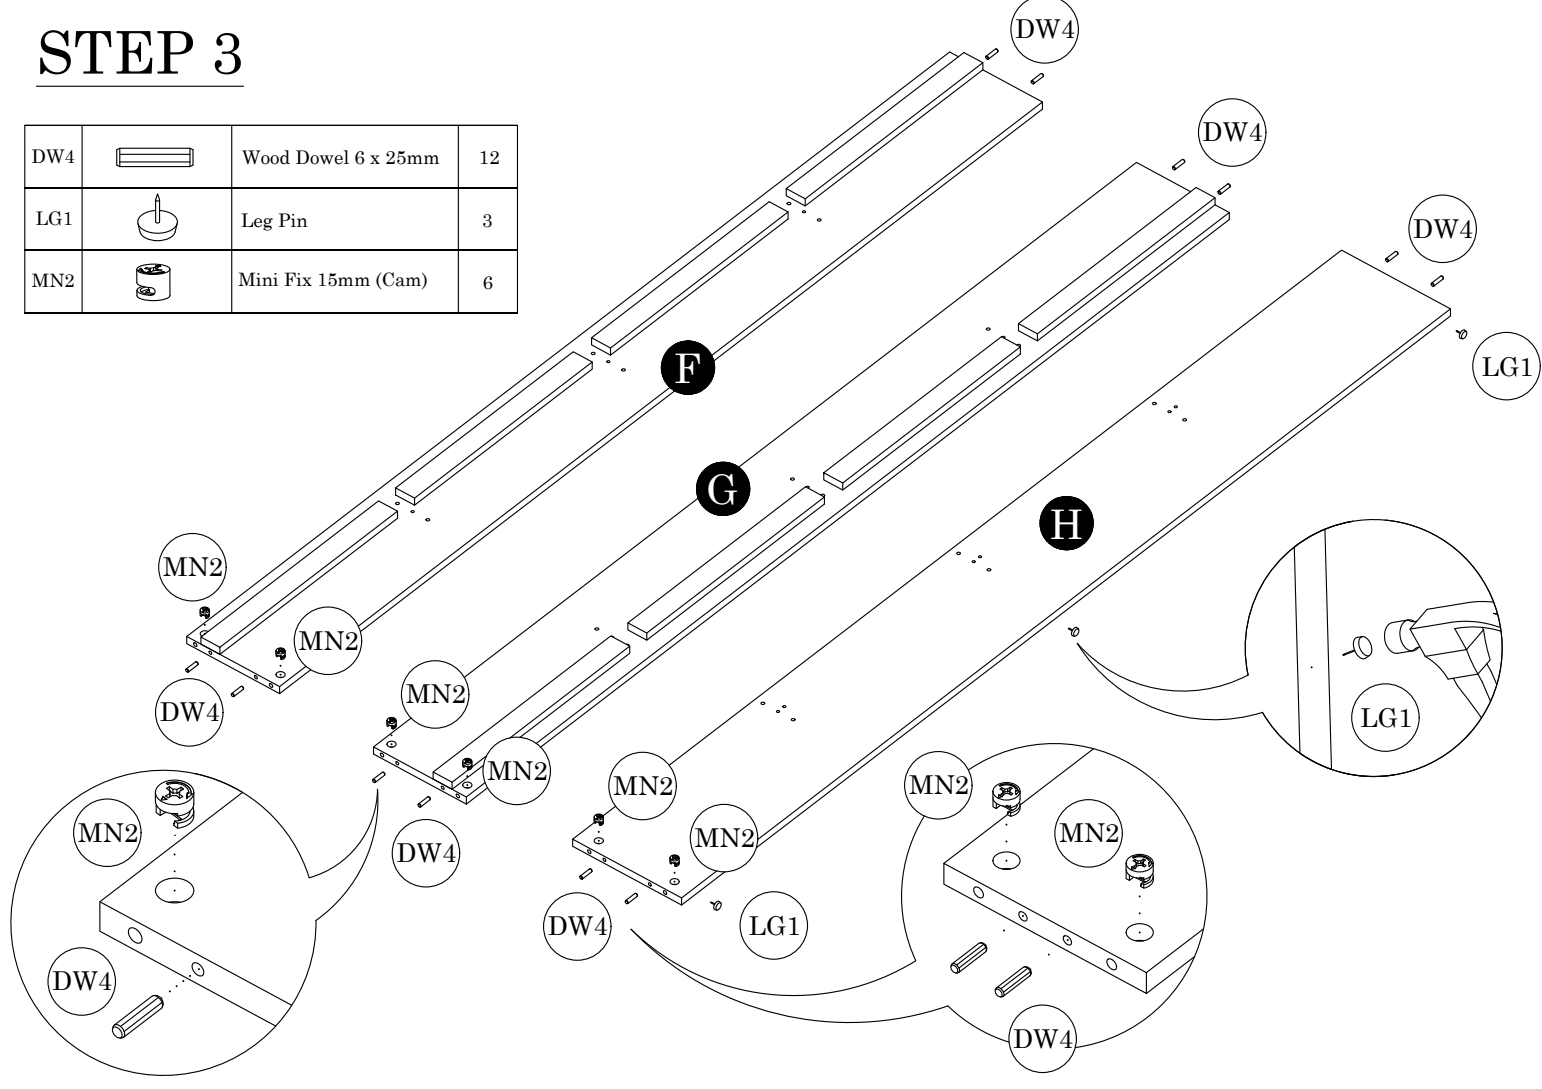

Parts List		QTY
A	Head Board	1 pc
B	Foot Board	1 pc
C	Head-Top Panel	1 pc
D	Head-Crossbar Panel	2 pcs
E	Bed Base Panel	5 pcs
F	Side Panel (L)	1 pc
G	Side Panel (R)	1 pc
H	Center Panel	1 pc
I	Small Center Crossbar	6 pcs
J	Small Wood	8 pcs

STEP 1

DW4		Wood Dowel 6 x 25mm	2
LG1		Leg Pin	2
MN2		Mini Fix 15mm	3 Sets

STEP 2

STEP 3

DW4		Wood Dowel 6 x 25mm	12
LG1		Leg Pin	3
MN2		Mini Fix 15mm (Cam)	6

STEP 4

DW4		Wood Dowel 6 x 25mm	24
LG1		Leg Pin	2
MN2		Mini Fix 15mm (Bolt)	6

STEP 5

STEP 6

STEP 7

MF1		Allen Key	1
SC24		JCBC M6 x 50mm	4
SC25		FH Screw M5 x 40mm	2

STEP 8

PL11		Small L Bracket	6
SC3		Screw M3.5mm x 14mm	12

STEP 9

SC13		Screw M4 x 30mm	10
------	--	--------------------	----