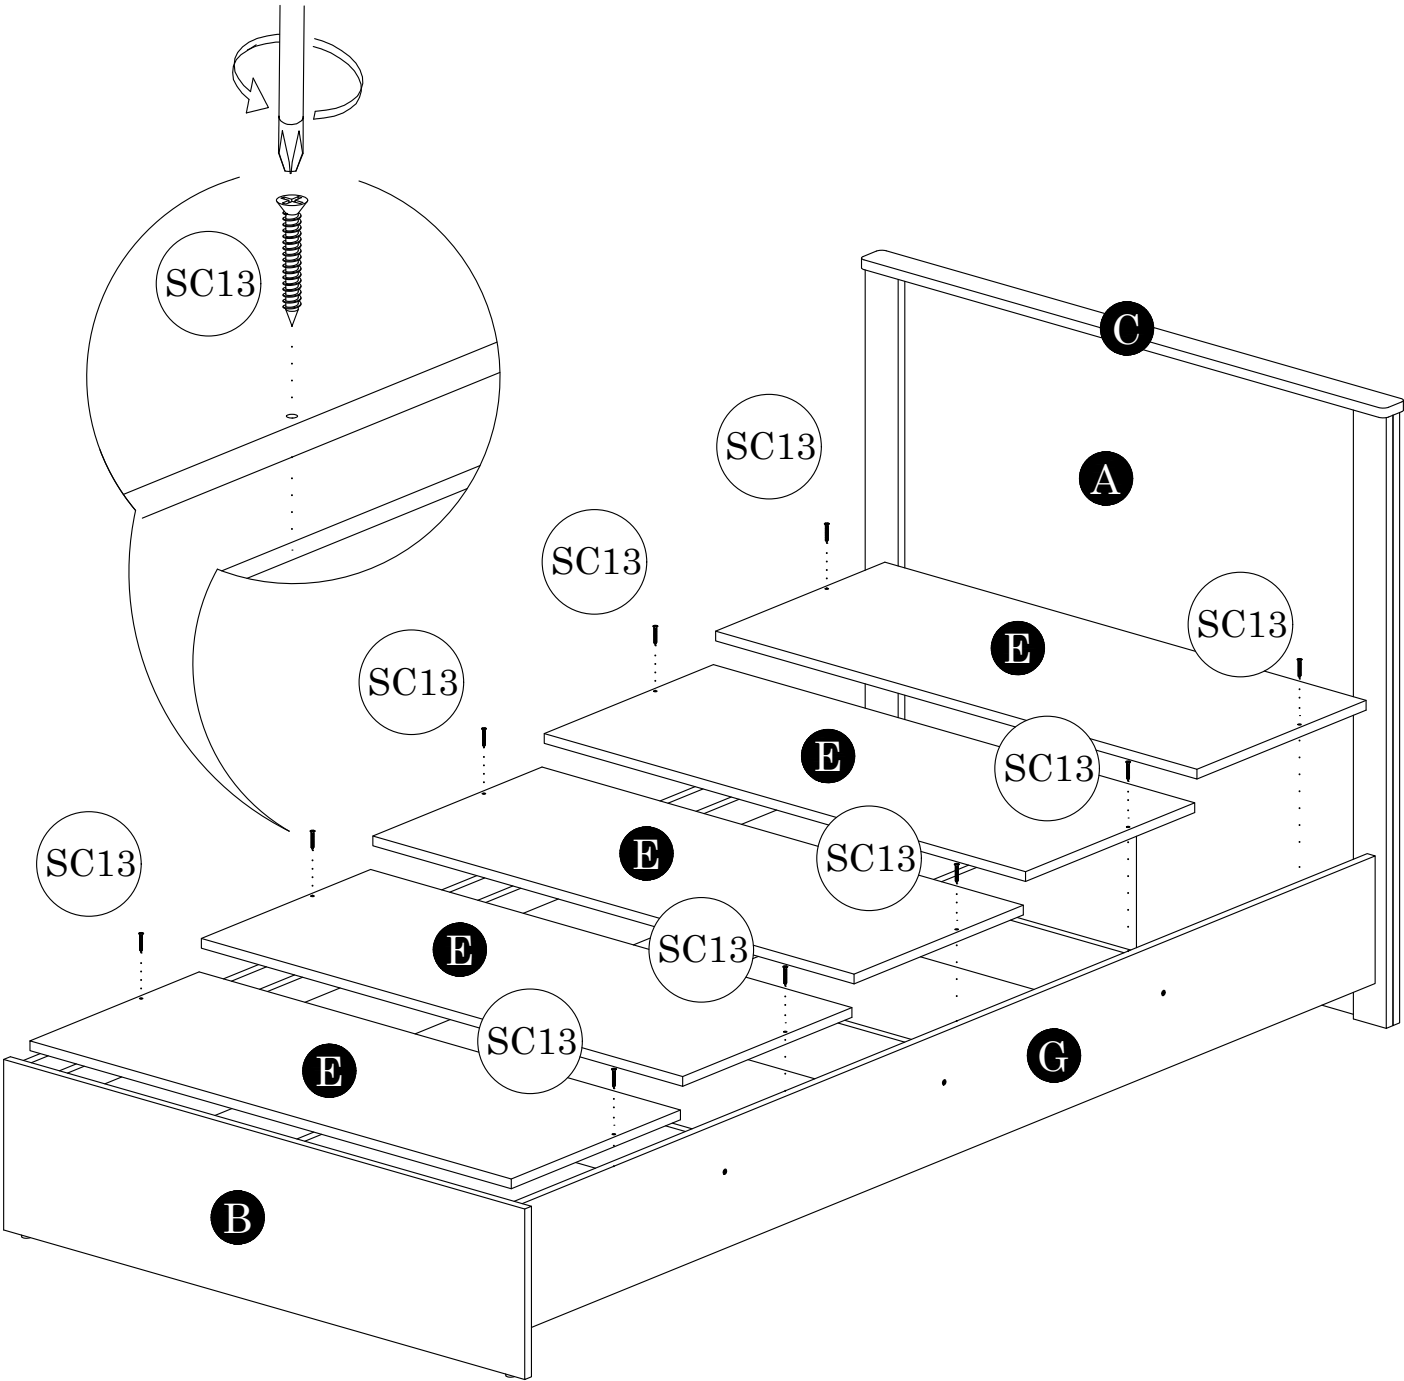

Parts List		QTY
A	Head Board	1 pc
B	Foot Board	1 pc
C	Head-Top Panel	1 pc
D	Head-Crossbar Panel	2 pcs
E	Bed Base Panel	5 pcs
F	Side Panel (L)	1 pc
G	Side Panel (R)	1 pc
H	Center Panel	1 pc
I	Small Center Crossbar	6 pcs
J	Small Wood	8 pcs

STEP 1

DW4		Wood Dowel 6 x 25mm	2
LG1		Leg Pin	2
MN2		Mini Fix 15mm	3 Sets

STEP 2

STEP 3

DW4		Wood Dowel 6 x 25mm	12
LG1		Leg Pin	3
MN2		Mini Fix 15mm (Cam)	6

STEP 4

DW4		Wood Dowel 6 x 25mm	24
LG1		Leg Pin	2
MN2		Mini Fix 15mm (Bolt)	6

STEP 5

STEP 6

STEP 7

MF1		Allen Key	1
SC24		JCBC M6 x 50mm	4
SC25		FH Screw M5 x 40mm	2

STEP 8

PL11		Small L Bracket	6
SC3		Screw M3.5mm x 14mm	12

STEP 9

SC13		Screw M4 x 30mm	10
------	--	--------------------	----