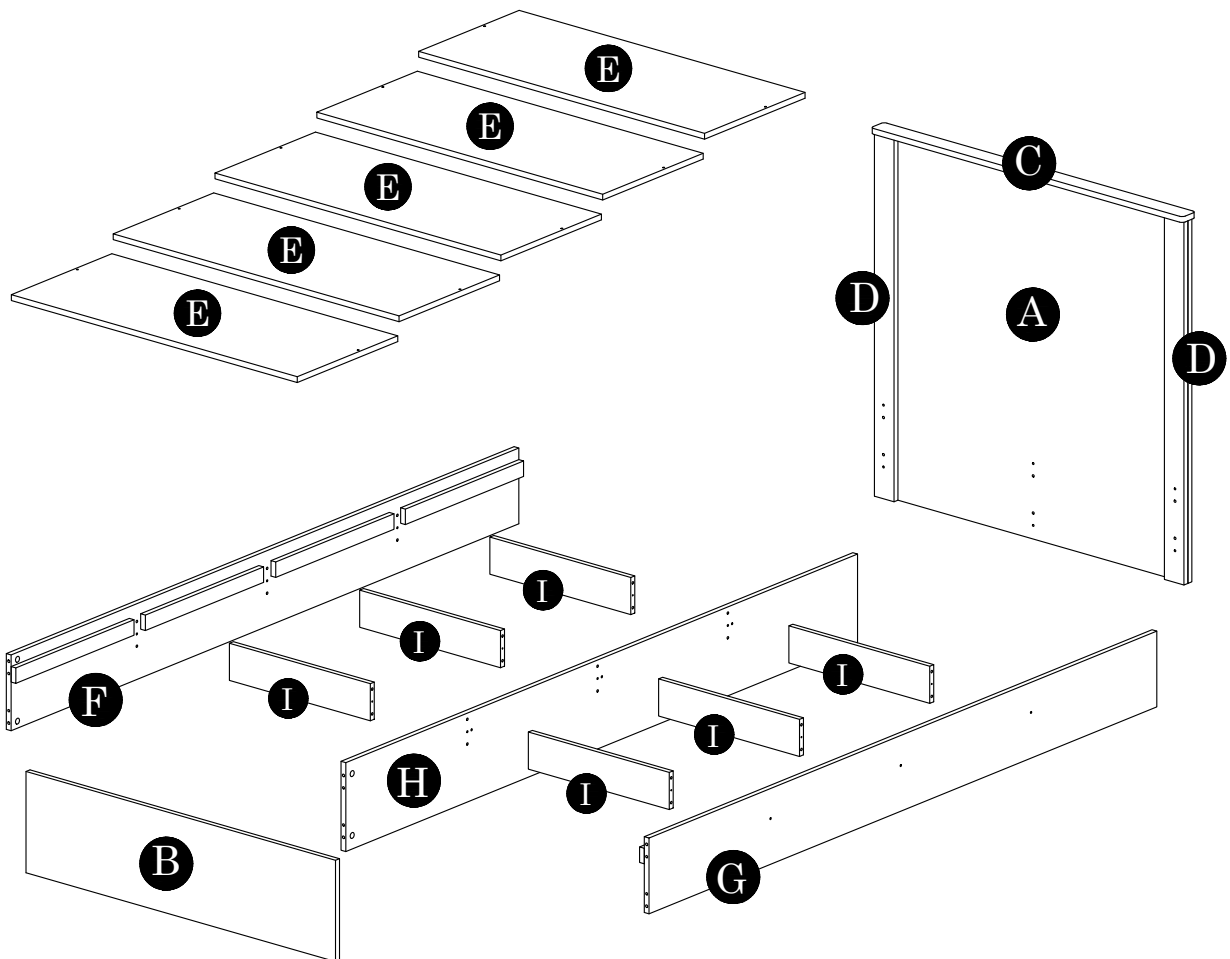

ASSEMBLY INSTRUCTIONS

383-000088

IMPORTANT

PLEASE READ BEFORE YOU CONTINUE FURTHER

1. MATERIAL USE LAMINATED PARTICLE BOARD, TO CLEAN USE SOFT, DRY CLOTH.
2. DO NOT USE DETERGENT OR CHEMICAL AVOID CONTACT WITH WATER AND DIRECT SUNLIGHT.
3. TO BE ASSEMBLED ON A SOFT, DRY, CLEAN SMOOTH SURFACE.
4. DO NOT USE ANY TOOLS OTHER THAN THOSE SHOWN.
5. USE OF POWER TOOLS TO ASSEMBLE THIS PRODUCT WILL INVALIDATE ANY CLAIM AND MAY DAMAGE THIS PRODUCT MAKING IT UNSAFE.
6. BEFORE STARTING ASSEMBLY PLEASE VERIFY IF ALL PARTS AND HARDWARE ARE INCLUDED.

Parts List		QTY
A	Head Board	1 pc
B	Foot Board	1 pc
C	Head-Top Panel	1 pc
D	Head-Crossbar Panel	2 pcs
E	Bed Base Panel	5 pcs
F	Side Panel (L)	1 pc
G	Side Panel (R)	1 pc
H	Center Panel	1 pc
I	Small Center Crossbar	6 pcs
J	Small Wood	8 pcs