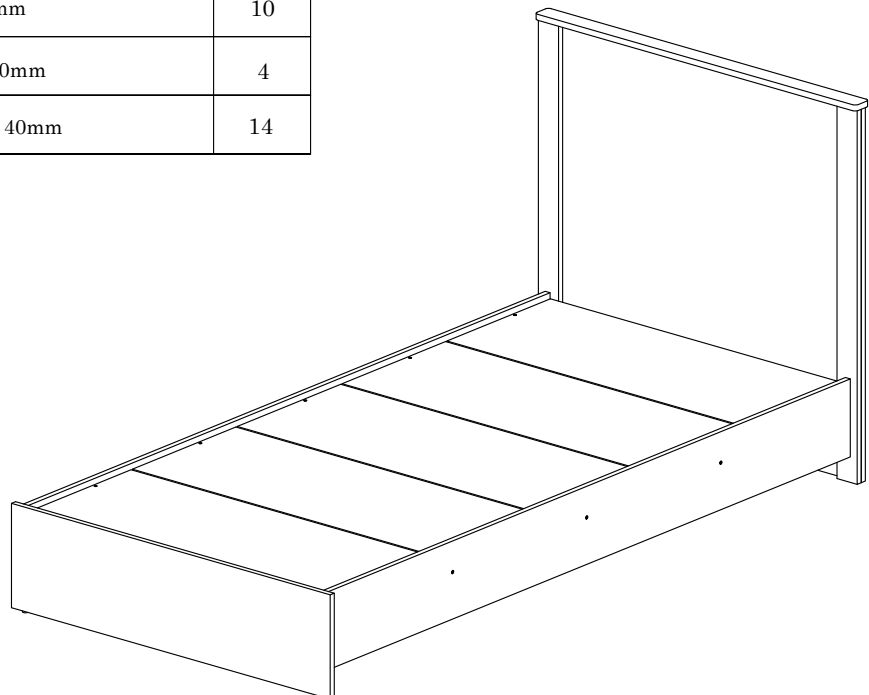

ASSEMBLY INSTRUCTIONS

383-000088

IMPORTANT

PLEASE READ BEFORE YOU CONTINUE FURTHER

1. MATERIAL USE LAMINATED PARTICLE BOARD, TO CLEAN USE SOFT, DRY CLOTH.
2. DO NOT USE DETERGENT OR CHEMICAL AVOID CONTACT WITH WATER AND DIRECT SUNLIGHT.
3. TO BE ASSEMBLED ON A SOFT, DRY, CLEAN SMOOTH SURFACE.
4. DO NOT USE ANY TOOLS OTHER THAN THOSE SHOWN.
5. USE OF POWER TOOLS TO ASSEMBLE THIS PRODUCT WILL INVALIDATE ANY CLAIM AND MAY DAMAGE THIS PRODUCT MAKING IT UNSAFE.
6. BEFORE STARTING ASSEMBLY PLEASE VERIFY IF ALL PARTS AND HARDWARE ARE INCLUDED.

Parts List		QTY
A	Head Board	1 pc
B	Foot Board	1 pc
C	Head-Top Panel	1 pc
D	Head-Crossbar Panel	2 pcs
E	Bed Base Panel	5 pcs
F	Side Panel (L)	1 pc
G	Side Panel (R)	1 pc
H	Center Panel	1 pc
I	Small Center Crossbar	6 pcs
J	Small Wood	8 pcs