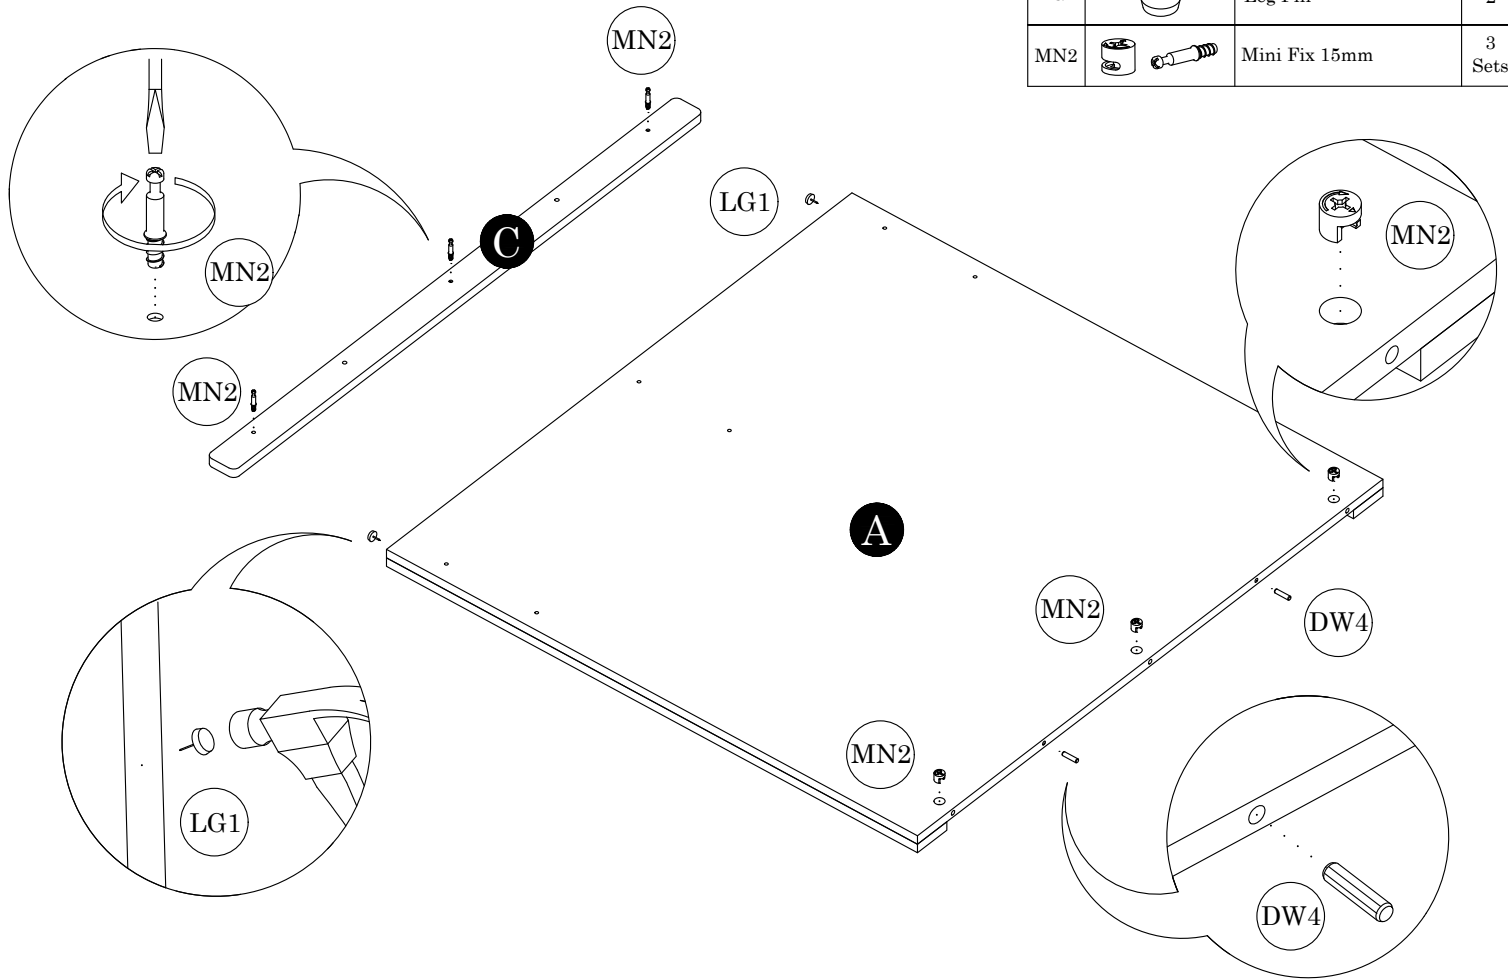

HARDWARE LIST			QTY (pcs)
DW4		Wood Dowel 6 x 25mm	38
LG1		Leg Pin	7
MF1		Alley Key	1
MN2		Mini Fix 15mm	9 Sets
PF11		Small L Bracket	6
SC3		Screw M3.5 x 14mm	12
SC13		Screw M4 x 30mm	10
SC24		JCBCW M6 x 50mm	4
SC25		FH Screw M5 x 40mm	14

Parts List		QTY
A	Head Board	1 pc
B	Foot Board	1 pc
C	Head-Top Panel	1 pc
D	Head-Crossbar Panel	2 pcs
E	Bed Base Panel	5 pcs
F	Side Panel (L)	1 pc
G	Side Panel (R)	1 pc
H	Center Panel	1 pc
I	Small Center Crossbar	6 pcs
J	Small Wood	8 pcs

STEP 1

DW4		Wood Dowel 6 x 25mm	2
LG1		Leg Pin	2
MN2		Mini Fix 15mm	3 Sets

STEP 2

STEP 3

DW4		Wood Dowel 6 x 25mm	12
LG1		Leg Pin	3
MN2		Mini Fix 15mm (Cam)	6

STEP 4

DW4		Wood Dowel 6 x 25mm	24
LG1		Leg Pin	2
MN2		Mini Fix 15mm (Bolt)	6