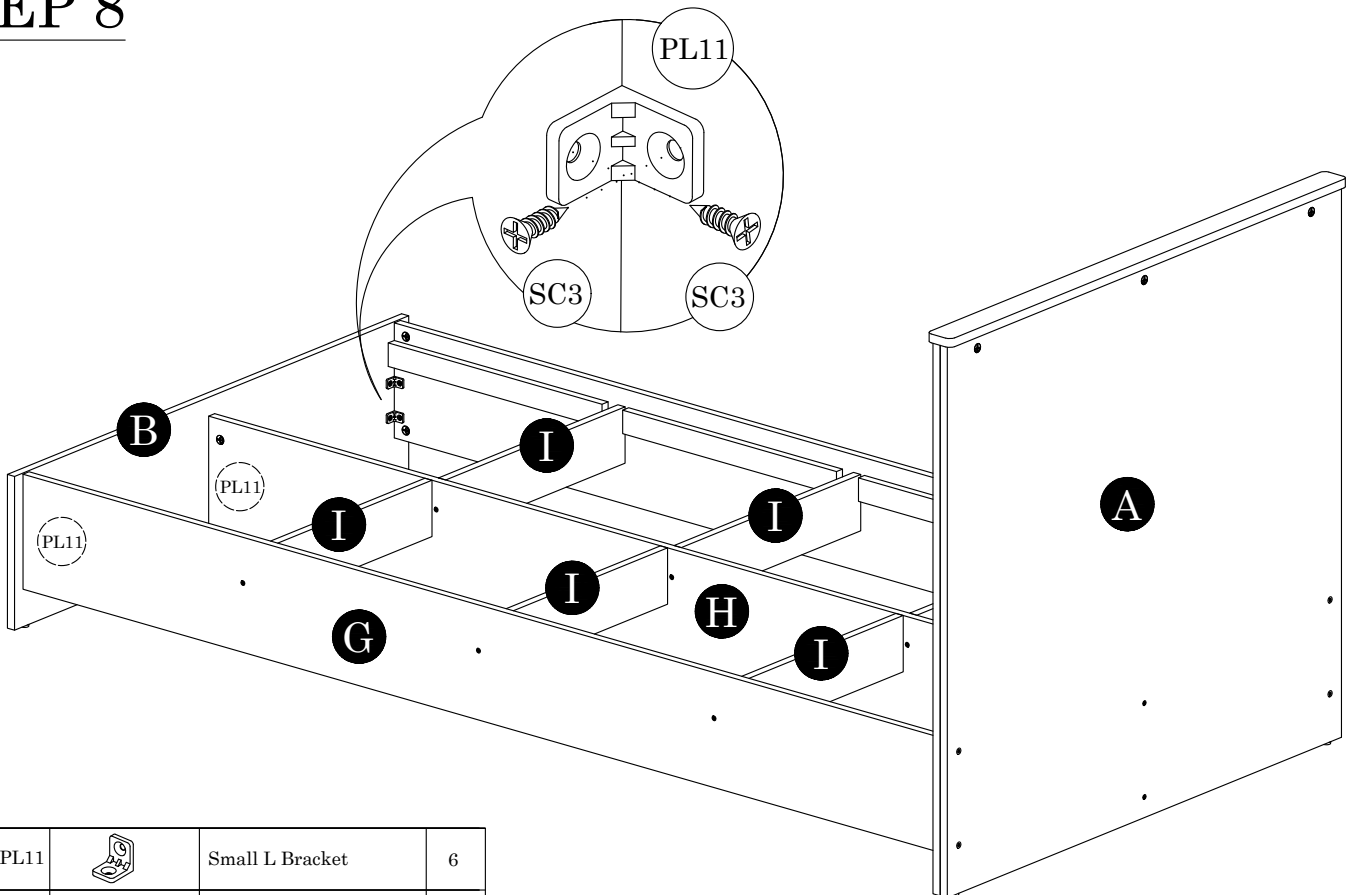

Parts List		QTY
A	Head Board	1 pc
B	Foot Board	1 pc
C	Head-Top Panel	1 pc
D	Head-Crossbar Panel	2 pcs
E	Bed Base Panel	5 pcs
F	Side Panel (L)	1 pc
G	Side Panel (R)	1 pc
H	Center Panel	1 pc
I	Small Center Crossbar	6 pcs
J	Small Wood	8 pcs

STEP 1

DW4		Wood Dowel 6 x 25mm	2
LG1		Leg Pin	2
MN2		Mini Fix 15mm	3 Sets

STEP 2

STEP 3

DW4		Wood Dowel 6 x 25mm	12
LG1		Leg Pin	3
MN2		Mini Fix 15mm (Cam)	6

STEP 4

DW4		Wood Dowel 6 x 25mm	24
LG1		Leg Pin	2
MN2		Mini Fix 15mm (Bolt)	6

STEP 5

STEP 6

STEP 7

MF1		Allen Key	1
SC24		JCBC M6 x 50mm	4
SC25		FH Screw M5 x 40mm	2

STEP 8

PL11		Small L Bracket	6
SC3		Screw M3.5mm x 14mm	12

STEP 9

SC13		Screw M4 x 30mm	10
------	--	--------------------	----