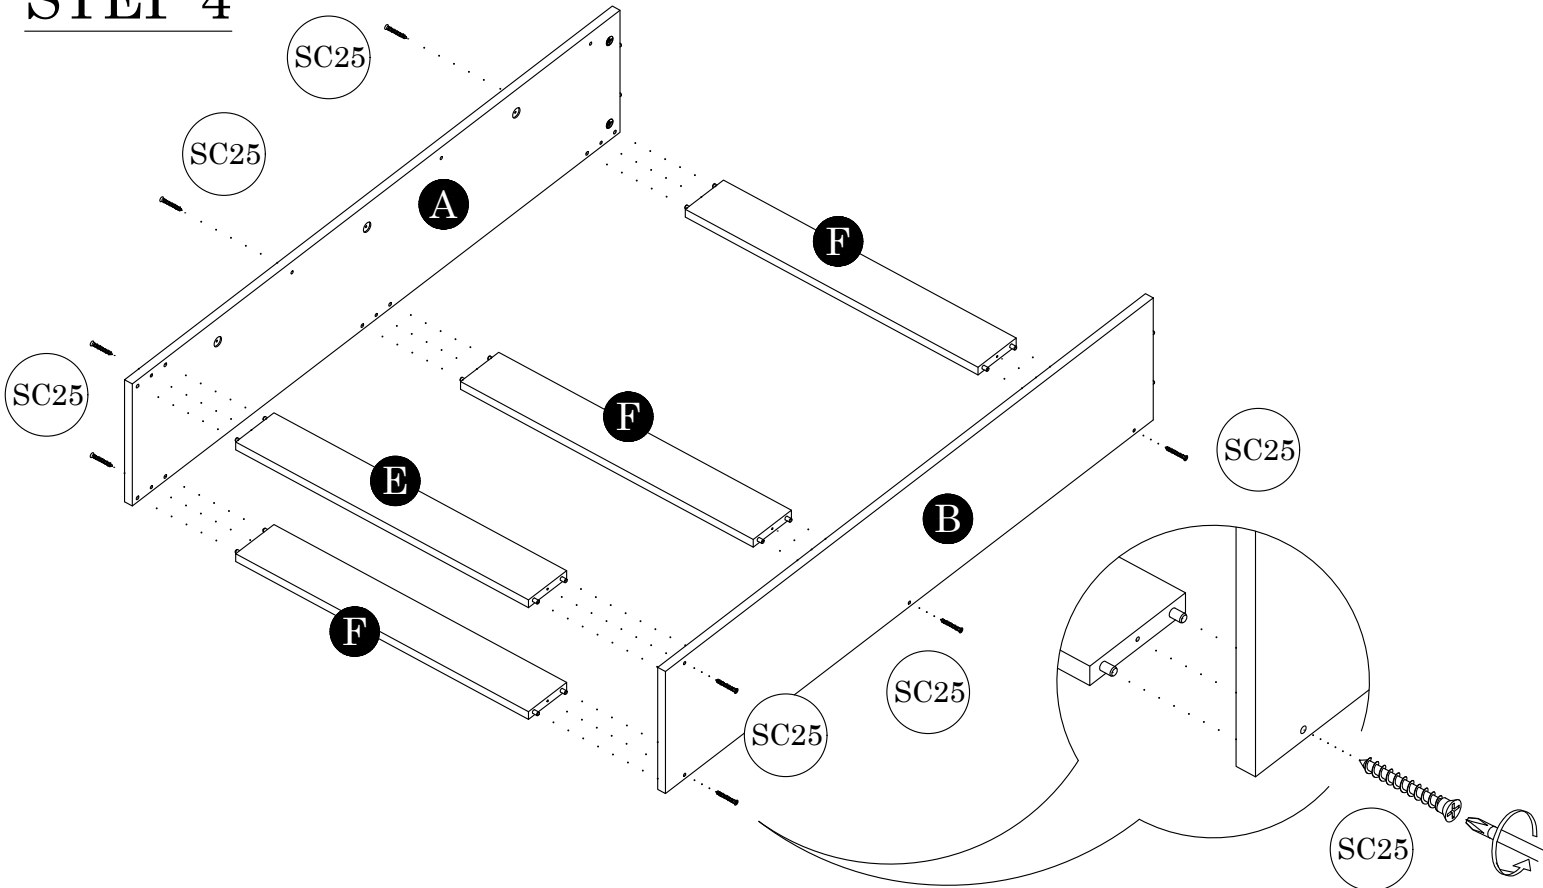

Parts List		QTY
A	Side Panel (L)	1 pc
B	Side Panel (R)	1 pc
C	Door Panel	3 pcs
D	Top Panel	1 pc
E	Front Crossbar Panel	1 pc
F	Back Crossbar Panel	3 pcs
G	Shelf Panel	6 pcs
H	Small Shelf Panel	3 pcs
I	Backboard	2 pcs

STEP 1

DR4		Shoe Rack 2 Tray	3 Sets
HD3		Handle 96mm	3
SC3		Screw M3.5 x 14mm	18
SC9		Screw M3.5 x 22mm	12
SC11		Screw M4 x 25mm	6

STEP 2

DW4		Wood Dowel 6 x 25mm	16
MN2		Mini Fix 15mm (Bolt)	4

STEP 3

DW4		Wood Dowel 6 x 25mm	4
MN2		Mini Fix 15mm	4

STEP 4

SC25		FH Screw M5 x 40mm	8
------	---	-----------------------	---

STEP 7

DR4		Shoe Rack 2 Tray	3 Sets
SC11		Screw M4 x 25mm	6

Stand up

STEP 8

Slot in the Panel G, then screw it by using Screw SC9

SC9		Screw M3.5 x 22mm	6
-----	--	-------------------	---