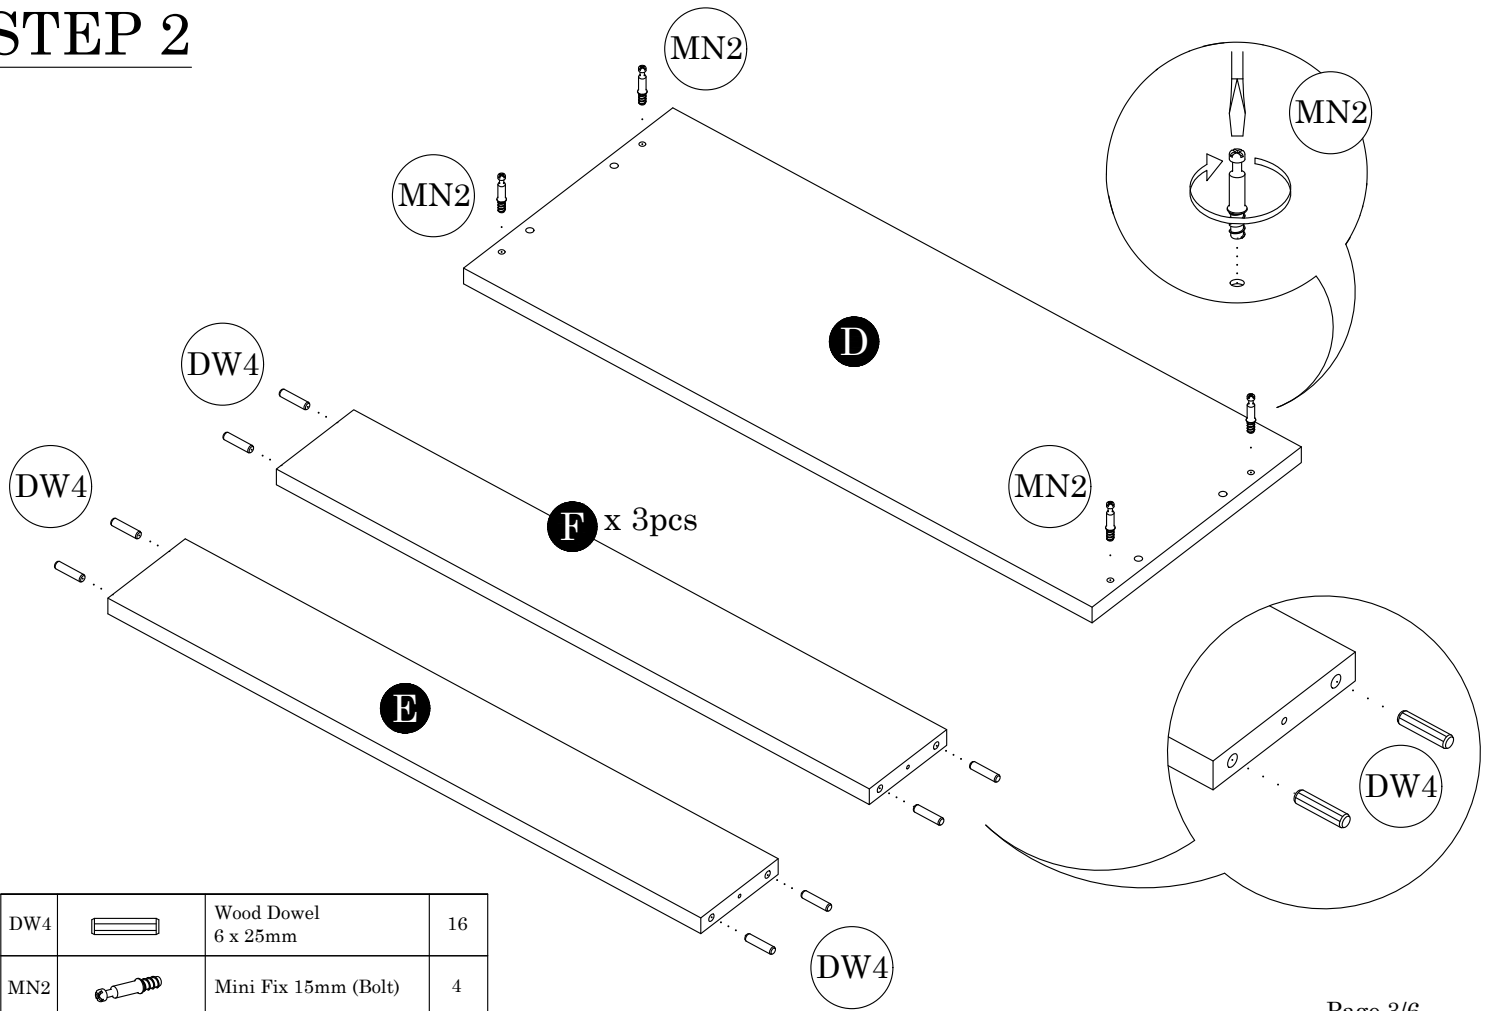

HARDWARE LIST			QTY (pcs)
DR4		Shoe Rack 2 Tray	3 Sets
DW4		Wood Dowel 6 x 25mm	20
HD3		Handle 96mm	3
LG1		Leg Pin	4
MF2		Nail	25 (+3)
MN2		Mini Fix 15mm	4 Sets
SC3		Screw M3.5 x 14mm	18
SC9		Screw M4 x 22mm	18
SC11		Screw M4 x 25mm	12
SC25		FH Screw M5 x 40mm	8
SH2		Metal Shelves Holder	6

Parts List		QTY
A	Side Panel (L)	1 pc
B	Side Panel (R)	1 pc
C	Door Panel	3 pcs
D	Top Panel	1 pc
E	Front Crossbar Panel	1 pc
F	Back Crossbar Panel	3 pcs
G	Shelf Panel	6 pcs
H	Small Shelf Panel	3 pcs
I	Backboard	2 pcs

STEP 1

DR4		Shoe Rack 2 Tray	3 Sets
HD3		Handle 96mm	3
SC3		Screw M3.5 x 14mm	18
SC9		Screw M3.5 x 22mm	12
SC11		Screw M4 x 25mm	6

STEP 2

DW4		Wood Dowel 6 x 25mm	16
MN2		Mini Fix 15mm (Bolt)	4

STEP 3

DW4		Wood Dowel 6 x 25mm	4
MN2		Mini Fix 15mm	4

STEP 4

SC25		FH Screw M5 x 40mm	8
------	---	-----------------------	---

STEP 7

DR4		Shoe Rack 2 Tray	3 Sets
SC11		Screw M4 x 25mm	6

Stand up

STEP 8

Slot in the Panel G, then screw it by using Screw SC9

SC9		Screw M3.5 x 22mm	6
-----	--	-------------------	---