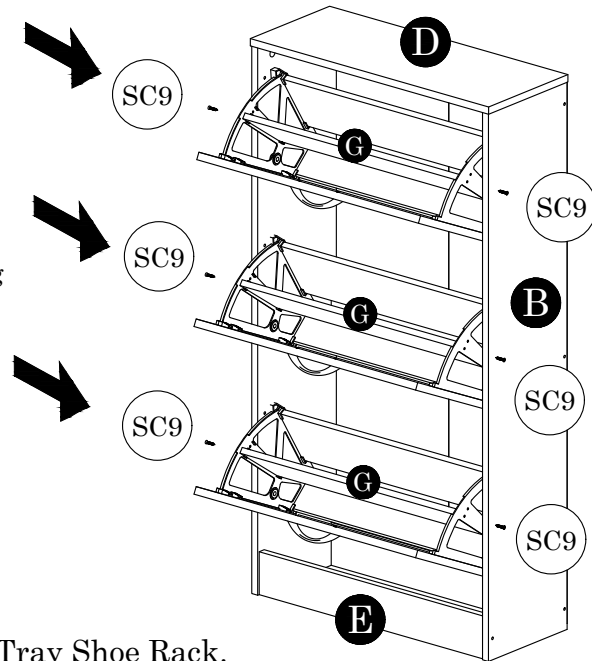

Parts List		QTY
A	Side Panel (L)	1 pc
B	Side Panel (R)	1 pc
C	Door Panel	3 pcs
D	Top Panel	1 pc
E	Front Crossbar Panel	1 pc
F	Back Crossbar Panel	3 pcs
G	Shelf Panel	6 pcs
H	Small Shelf Panel	3 pcs
I	Backboard	2 pcs

STEP 1

DR4		Shoe Rack 2 Tray	3 Sets
HD3		Handle 96mm	3
SC3		Screw M3.5 x 14mm	18
SC9		Screw M3.5 x 22mm	12
SC11		Screw M4 x 25mm	6

STEP 2

DW4		Wood Dowel 6 x 25mm	16
MN2		Mini Fix 15mm (Bolt)	4

STEP 3

DW4		Wood Dowel 6 x 25mm	4
MN2		Mini Fix 15mm	4

STEP 4

SC25		FH Screw M5 x 40mm	8
------	---	-----------------------	---

STEP 7

DR4		Shoe Rack 2 Tray	3 Sets
SC11		Screw M4 x 25mm	6

Stand up

STEP 8

Slot in the Panel G, then screw it by using Screw SC9

SC9		Screw M3.5 x 22mm	6
-----	--	-------------------	---

HANDLE WITH CARE

(Need 2 Person) Hold it parallel to assemble a Tray Shoe Rack.

STEP 9

SH2		Metal Shelve Holder	6
-----	--	---------------------	---