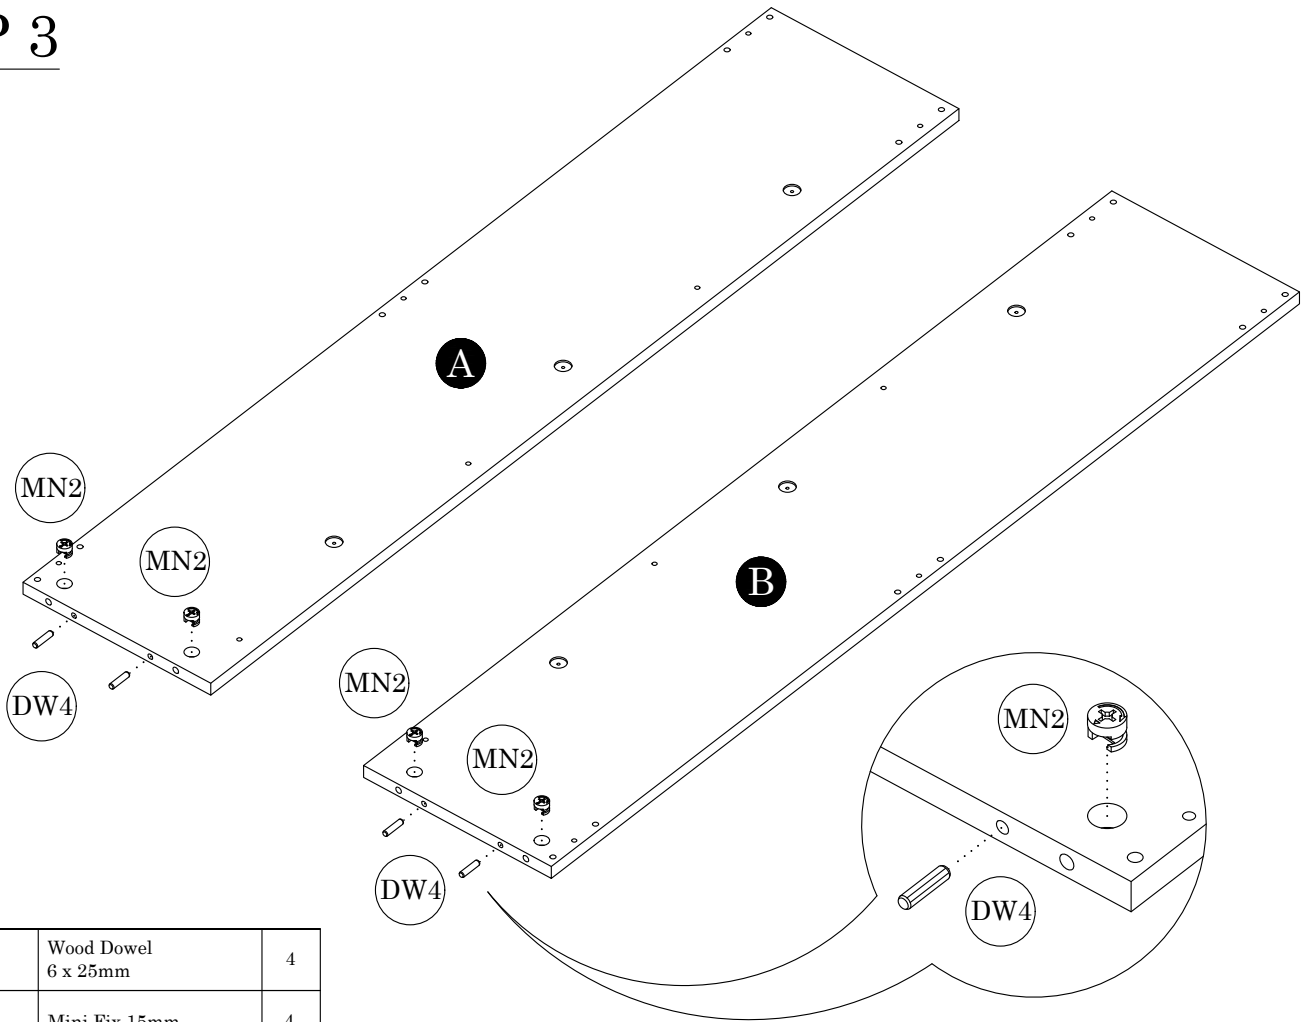

Parts List		QTY
A	Side Panel (L)	1 pc
B	Side Panel (R)	1 pc
C	Door Panel	3 pcs
D	Top Panel	1 pc
E	Front Crossbar Panel	1 pc
F	Back Crossbar Panel	3 pcs
G	Shelf Panel	6 pcs
H	Small Shelf Panel	3 pcs
I	Backboard	2 pcs

STEP 1

DR4		Shoe Rack 2 Tray	3 Sets
HD3		Handle 96mm	3
SC3		Screw M3.5 x 14mm	18
SC9		Screw M3.5 x 22mm	12
SC11		Screw M4 x 25mm	6

STEP 2

DW4		Wood Dowel 6 x 25mm	16
MN2		Mini Fix 15mm (Bolt)	4

STEP 3

DW4		Wood Dowel 6 x 25mm	4
MN2		Mini Fix 15mm	4

STEP 4

SC25		FH Screw M5 x 40mm	8
------	---	-----------------------	---

STEP 7

DR4		Shoe Rack 2 Tray	3 Sets
SC11		Screw M4 x 25mm	6

Stand up

STEP 8

Slot in the Panel G, then screw it by using Screw SC9

SC9		Screw M3.5 x 22mm	6
-----	--	-------------------	---