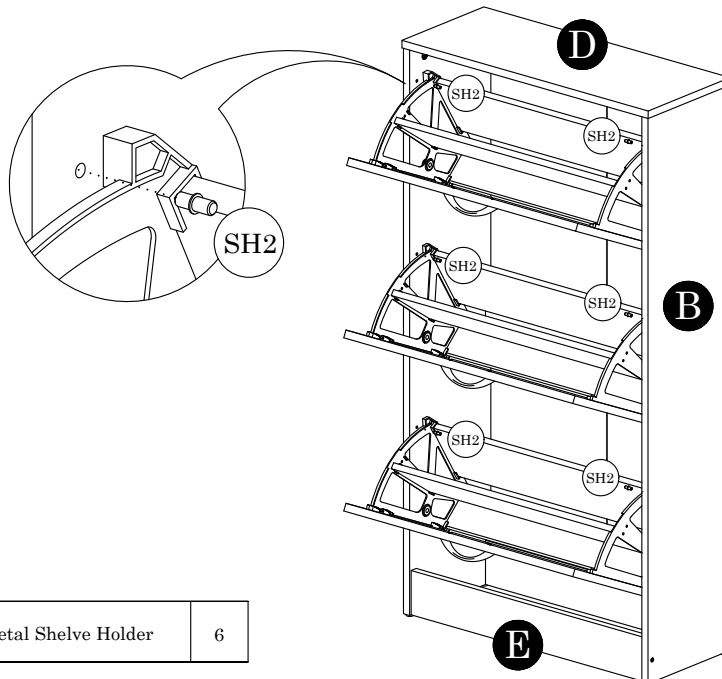

Parts List		QTY
A	Side Panel (L)	1 pc
B	Side Panel (R)	1 pc
C	Door Panel	3 pcs
D	Top Panel	1 pc
E	Front Crossbar Panel	1 pc
F	Back Crossbar Panel	3 pcs
G	Shelf Panel	6 pcs
H	Small Shelf Panel	3 pcs
I	Backboard	2 pcs

STEP 1

DR4		Shoe Rack 2 Tray	3 Sets
HD3		Handle 96mm	3
SC3		Screw M3.5 x 14mm	18
SC9		Screw M3.5 x 22mm	12
SC11		Screw M4 x 25mm	6

STEP 2

DW4		Wood Dowel 6 x 25mm	16
MN2		Mini Fix 15mm (Bolt)	4

STEP 3

DW4		Wood Dowel 6 x 25mm	4
MN2		Mini Fix 15mm	4

STEP 4

SC25		FH Screw M5 x 40mm	8
------	---	-----------------------	---

STEP 7

DR4		Shoe Rack 2 Tray	3 Sets
SC11		Screw M4 x 25mm	6

Stand up

STEP 8

Slot in the Panel G, then screw it by using Screw SC9

SC9		Screw M3.5 x 22mm	6
-----	--	-------------------	---

HANDLE WITH CARE

(Need 2 Person) Hold it parallel to assemble a Tray Shoe Rack.

STEP 9

SH2		Metal Shelve Holder	6
-----	--	---------------------	---