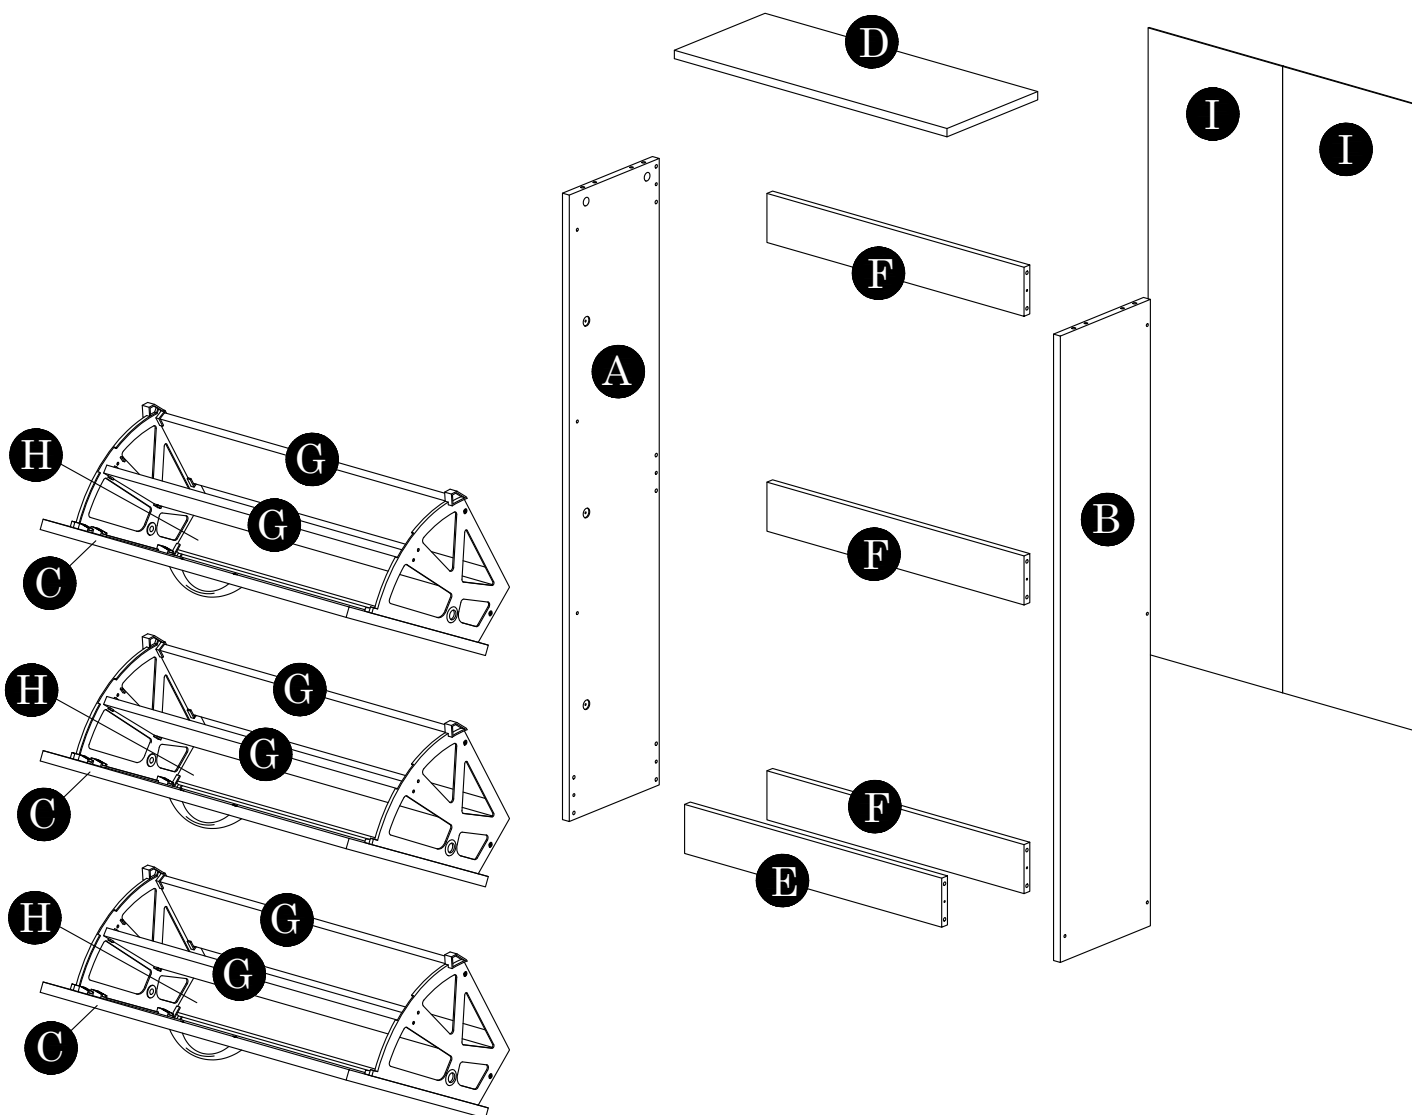

ASSEMBLY INSTRUCTIONS

383-000024

IMPORTANT

PLEASE READ BEFORE YOU CONTINUE FURTHER

1. MATERIAL USE LAMINATED PARTICLE BOARD, TO CLEAN USE SOFT, DRY CLOTH.
2. DO NOT USE DETERGENT OR CHEMICAL AVOID CONTACT WITH WATER AND DIRECT SUNLIGHT.
3. TO BE ASSEMBLED ON A SOFT, DRY, CLEAN SMOOTH SURFACE.
4. DO NOT USE ANY TOOLS OTHER THAN THOSE SHOWN.
5. USE OF POWER TOOLS TO ASSEMBLE THIS PRODUCT WILL INVALIDATE ANY CLAIM AND MAY DAMAGE THIS PRODUCT MAKING IT UNSAFE.
6. BEFORE STARTING ASSEMBLY PLEASE VERIFY IF ALL PARTS AND HARDWARE ARE INCLUDED.

HARDWARE LIST			QTY (pcs)
DR4		Shoe Rack 2 Tray	3 Sets
DW4		Wood Dowel 6 x 25mm	20
HD3		Handle 96mm	3
LG1		Leg Pin	4
MF2		Nail	25 (+3)
MN2		Mini Fix 15mm	4 Sets
SC3		Screw M3.5 x 14mm	18
SC9		Screw M4 x 22mm	18
SC11		Screw M4 x 25mm	12
SC25		FH Screw M5 x 40mm	8
SH2		Metal Shelves Holder	6

Parts List		QTY
A	Side Panel (L)	1 pc
B	Side Panel (R)	1 pc
C	Door Panel	3 pcs
D	Top Panel	1 pc
E	Front Crossbar Panel	1 pc
F	Back Crossbar Panel	3 pcs
G	Shelf Panel	6 pcs
H	Small Shelf Panel	3 pcs
I	Backboard	2 pcs

STEP 4

SC25		FH Screw M5 x 40mm	8
------	---	-----------------------	---

STEP 7

DR4		Shoe Rack 2 Tray	3 Sets
SC11		Screw M4 x 25mm	6

Stand up

STEP 8

Slot in the Panel G, then screw it by using Screw SC9

SC9		Screw M3.5 x 22mm	6
-----	--	-------------------	---