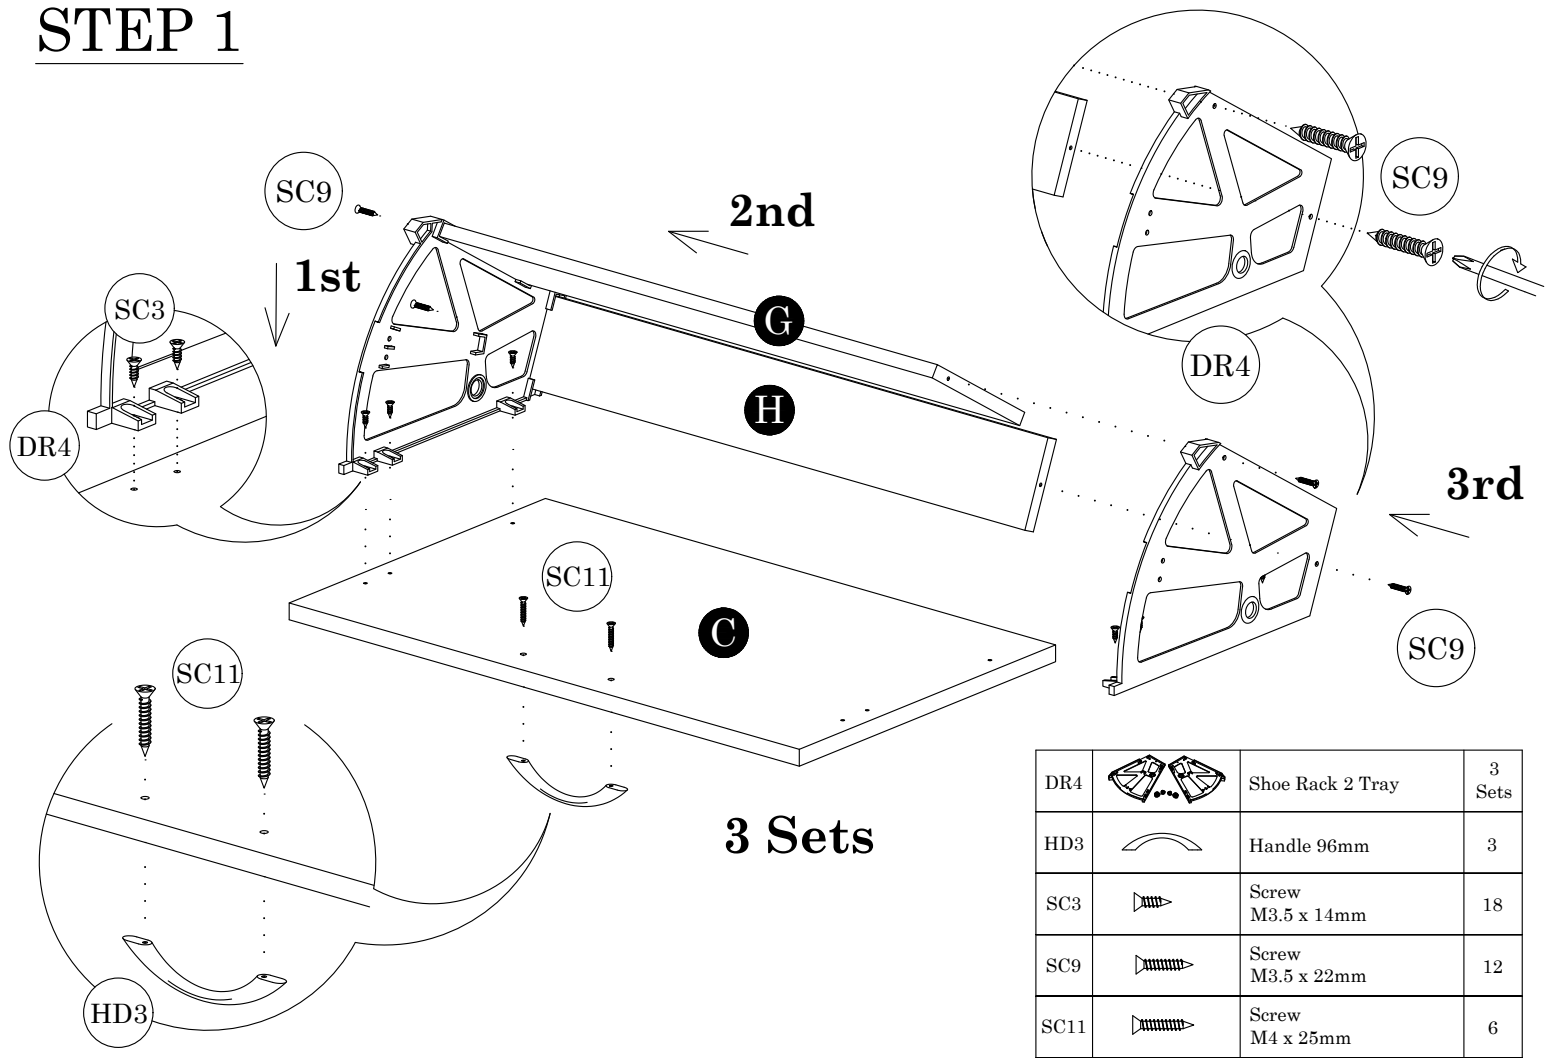

STEP 1

DR4		Shoe Rack 2 Tray	3 Sets
HD3		Handle 96mm	3
SC3		Screw M3.5 x 14mm	18
SC9		Screw M3.5 x 22mm	12
SC11		Screw M4 x 25mm	6